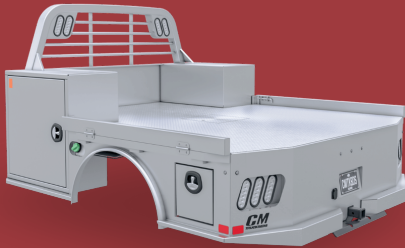

DB STEEL DUMP

TM DELUXE STEEL TRADESMEN

AL RD ALUMINUM FLAT DECK

AL SK ALUMINUM SKIRTED

CM TRUCK BEDS

ALUMINUM, CRANE, CONTRACTOR, SERVICE & LANDSCAPE BODIES

**AL SK DELUXE
ALUMINUM SKIRTED**

**AL PL ALUMINUM
PLATFORM**