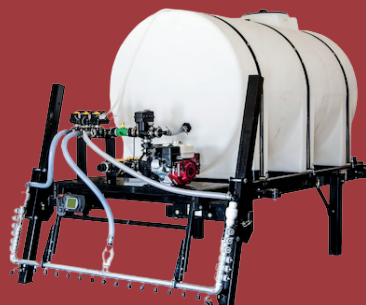

**MDS CH MUNICIPAL
COMBO DUMP SPREADER
WITH CONVEYOR CHAIN**

**MDS MUNICIPAL
COMBO DUMP SPREADER
WITH DUAL AUGERS**

**BULK SALT WALK BEHIND
BROADCAST SPREADER WITH
BLACK POWDER-COATED FRAME**

**WALK BEHIND
DROP SPREADER**