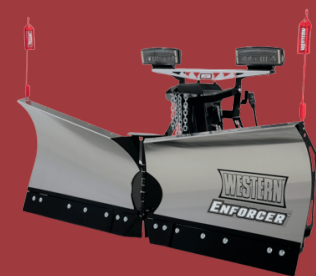

WESTERN PLOWS & SALTERS

SNOWPLOWS

ENFORCER