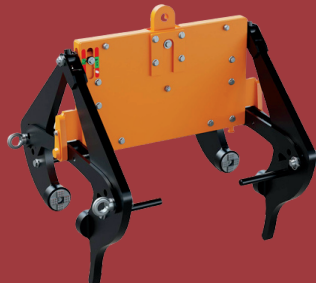

BARRIER LIFT