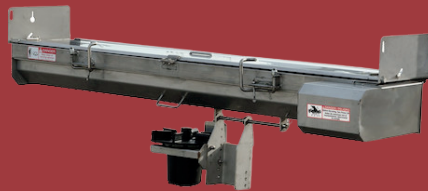

**ELECTRIC UNDER
TAILGATE SPREADER**