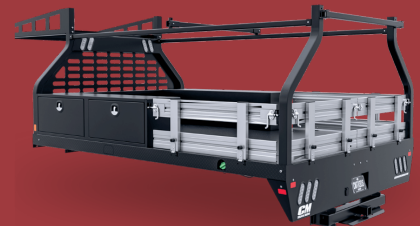

CT CONTRACTOR