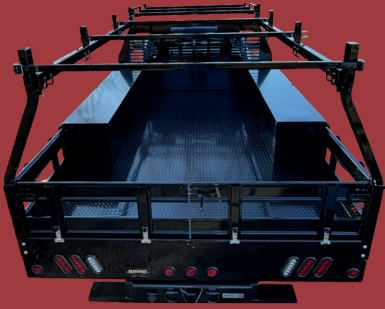

HD CONTRACTOR