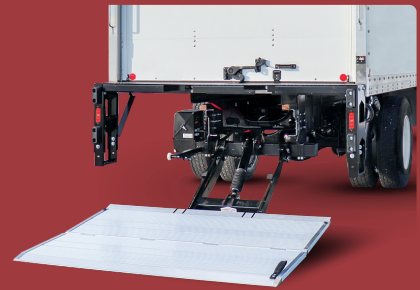

PUP

TOMMY GATE LIFT GATES

PICKUP, SERVICE BODY, DUMP BODY, FLATBED & VAN

PICKUP - G2 SERIES

SERVICE BODY - G2 SERIES

DUMP BODY - G2 SERIES

TUCKUNDER SERIES -
TKR MODEL

TUCKUNDER SERIES -
TKT MODEL