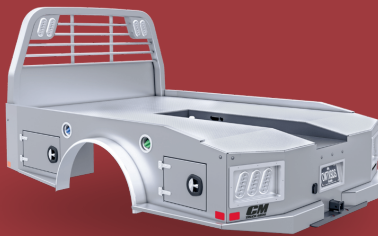

**AL ER ALUMINUM
HAULER**