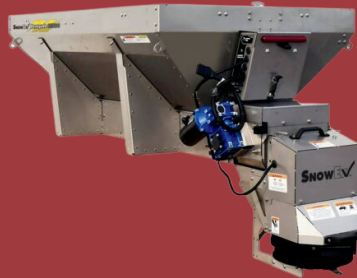

SPREADERS

RENEGADE

HELIXX UTV

HELIXX COMPACT

DROP PRO 600

DROP PRO 1400